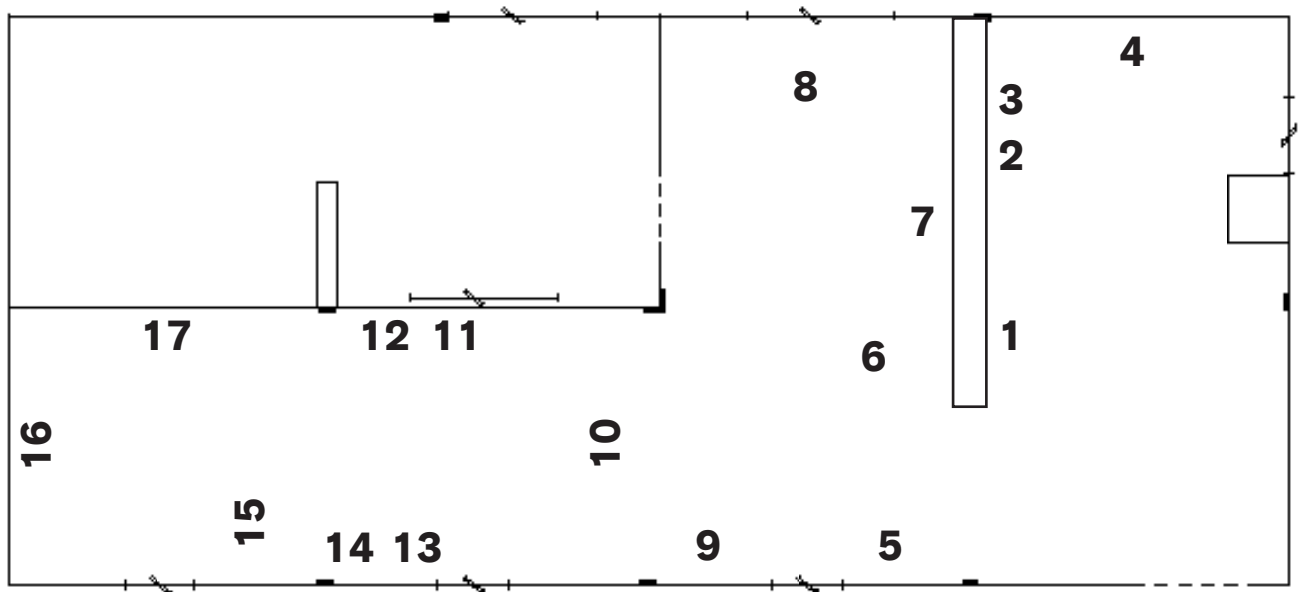

Put-to-bed

Opening: 05.11.2021 from 18:00

05.11. – 18.12.2021

Tashi Brauen & Chris Bünter, Michael Günzburger, Clare Kenny, Kong Chun Hei, Valentina Pini and Sabine Schlatter

- 1: Sabine Schlatter, *Untitled*, 2021, egg tempera, acrylic and oil paint on canvas, ca. 112 x 103 cm
- 2: Sabine Schlatter, *Untitled*, 2020, lithography, 63,5 x 45,5 cm (frame: 54 x 44.5 cm), Steindruckatelier Wolfensberger, Zürich
- 3: Sabine Schlatter, *Untitled*, 2020, lithography, 63,5 x 45,5 cm (frame: 54 x 44.5 cm), Steindruckatelier Wolfensberger, Zürich
- 4: Sabine Schlatter, *Untitled*, 2021, oil on canvas, ca. 185 x 169 cm
- 5: Tashi Brauen & Chris Bünter, *A Day in October*, 2021, monotype collage, 287 x 166 cm
- 6: Valentina Pini, *Plump and Warm they Slip out of Hand*, 2021, bio resin, dye, PET, paint, metal structure, each 127 x 64.5 cm
- 7: Tashi Brauen & Chris Bünter, *Untitled*, 2021, monotype and collage on magazine, ca. 30.4 x 51.3 cm (frame: ca. 32.5 x 53.3 cm)
- 8: Valentina Pini, *Plump and Warm they Slip out of Hand*, 2021, bio resin, dye, PET, paint, metal structure, each 127 x 64.5 cm
- 9: Tashi Brauen & Chris Bünter, *Hans im Glück Eindruck Ross*, 2021, monotype and collage on magazine, ca. 81 x 118 cm
- 10: Clare Kenny, *Arse over Elbow*, 2021, plaster, styrofoam, powder coated steel, pump, water, ca. 159 x 82 x 76 cm
- 11: Clare Kenny, *Keine weisse Weste* (pink), 2021, plaster, pigment, varnish, ca. 65 x 54 x 3.5 cm
- 12: Clare Kenny, *Keine weisse Weste* (purple), 2021, plaster, pigment, varnish, ca. 66 x 55 x 5.5 cm
- 13: Kong Chun Hei, *Black Holes I*, 2016, ink on paper mounted on wooden frame, 29.8 x 42 cm
- 14: Kong Chun Hei, *White Holes III*, 2016, ink on paper mounted on wooden frame, 29.8 x 42 cm
- 15: Clare Kenny, *Troglodyte*, 2021, plaster, pigment, varnish, ca. 56 x 34 x 30 cm
- 16: Michael Günzburger, *Und schlafe mit Eiern, Himbeeren und Feigen*, 2020, monotype on paper, ca. 208 x 153 cm
- 17: Michael Günzburger, *Schlafe mit drei Brombeeren*, 2020, monotype on paper, ca. 206 x 154 cm